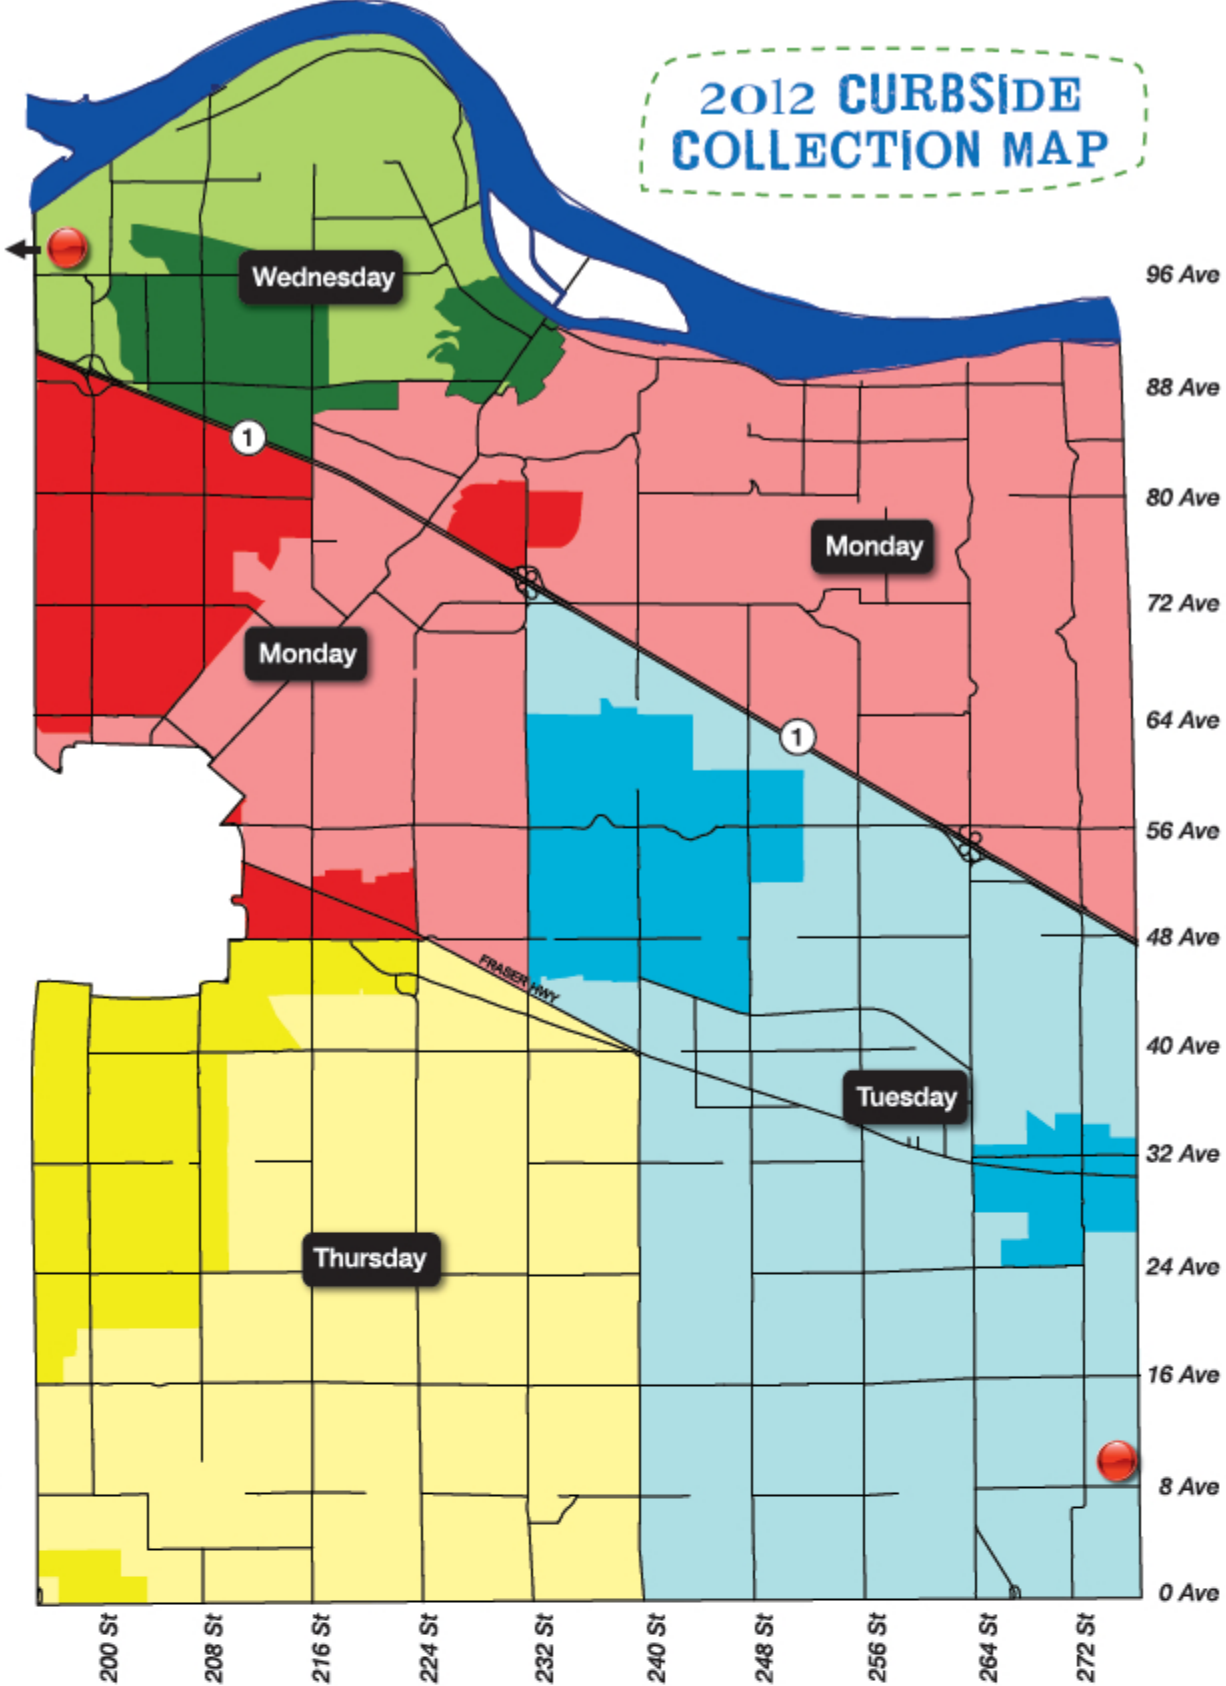

**GARBAGE, RECYCLING,
AND GREEN CAN**

- Monday
- Tuesday
- Wednesday
- Thursday

RECYCLING ONLY

- Monday
- Tuesday
- Wednesday
- Thursday

**METRO VANCOUVER
TRANSFER STATIONS**

1070 - 272 Street, Langley
604.856.3225
Monday - Sunday 8:00am - 5:00pm

9770 - 192 Street, Surrey
604.513.2409
Monday - Friday 8:00am - 5:00pm
Saturday - Sunday 8:00am - 6:00pm
metrovanancouver.org

**2012 CURBSIDE
COLLECTION MAP**

2012 CURBSIDE COLLECTION SCHEDULE

JANUARY 2012

SEPTEMBER 2012

SU	MO	TU	WE	TH	FR	SA
						1
2	3	4	5	6	7	8
9	10	11	12	13	14	15
16	17	18	19	20	21	22
23	24	25	26	27	28	29
30						

OCTOBER 2012

SU	MO	TU	WE	TH	FR	SA
	1	2	3	4	5	6
7	8	9	10	11	12	13
14	15	16	17	18	19	20
21	22	23	24	25	26	27
28	29	30	31			

NOVEMBER 2012

SU	MO	TU	WE	TH	FR	SA
				1	2	3
4	5	6	7	8	9	10
11	12	13	14	15	16	17
18	19	20	21	22	23	24
25	26	27	28	29	30	

DECEMBER 2012

SU	MO	TU	WE	TH	FR	SA
						1
2	3	4	5	6	7	8
9	10	11	12	13	14	15
16	17	18	19	20	21	22
23	24	25	26	27	28	29
30	31					